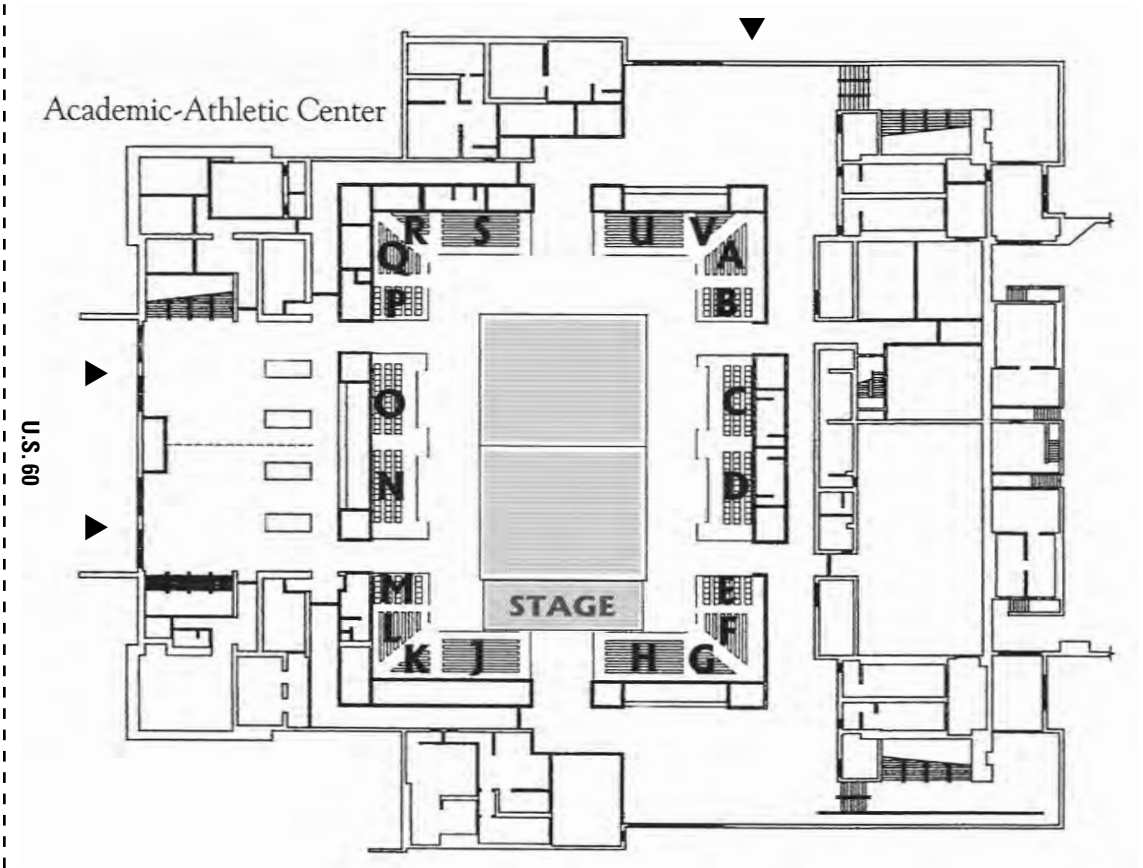

Safety Notices

To ensure your safety during today's ceremony, please take note of the following:

1. Smoking, lighters and open flames are not permitted in the arena at any time.
2. Locate your nearest exit. In the unlikely event of an emergency, follow the directions of the event staff and ushers. Do not follow the police, they will be going to the scene of the emergency. You will be directed to a safe area away from the arena.